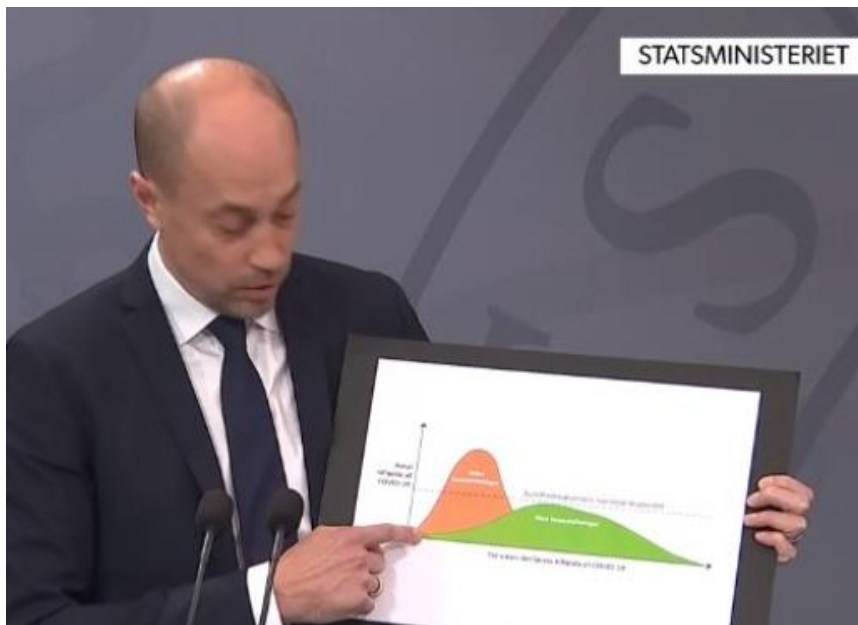

# Smittekurver, DK og US

Allan.Tarp@gmail.com

https://twitter.com/SSI\_dk/status/1237323478300319744

The screenshot shows a Twitter interface with a tweet from Statens Serum Inst. (@SSI\_dk) dated 10. mar. The tweet text reads: "CORONAVIRUS. På pressemødet viste sundhedsministeren en illustration fra SSI med to scenarier for udviklingen af coronavirus-udbruddet, og sagde, at man går efter det grønne scenarie, hvor man forsinker smittespredningen [politi.dk/corona](http://politi.dk/corona) #SSI #Coronavirus #covid19dk #dkpol". Below the text is a video player showing a press conference. The video frame includes a logo for "STATSMINISTERIET" and a news ticker at the bottom that says "NYE TILTAG MOD SMITTE AF CORONAVIRUS" and "MINDST 156 DANSKERE ER SMITTET, MEN TALLET STIGER LØBENDE". The video player shows 11:14. The tweet has 1 retweet and 4 likes. The right sidebar shows trending topics in Denmark: Fedt, Mega (85,3 t Tweets), Nordic (3,896 Tweets), and danmarks. The bottom of the screen shows a Windows taskbar with the search bar and system tray.